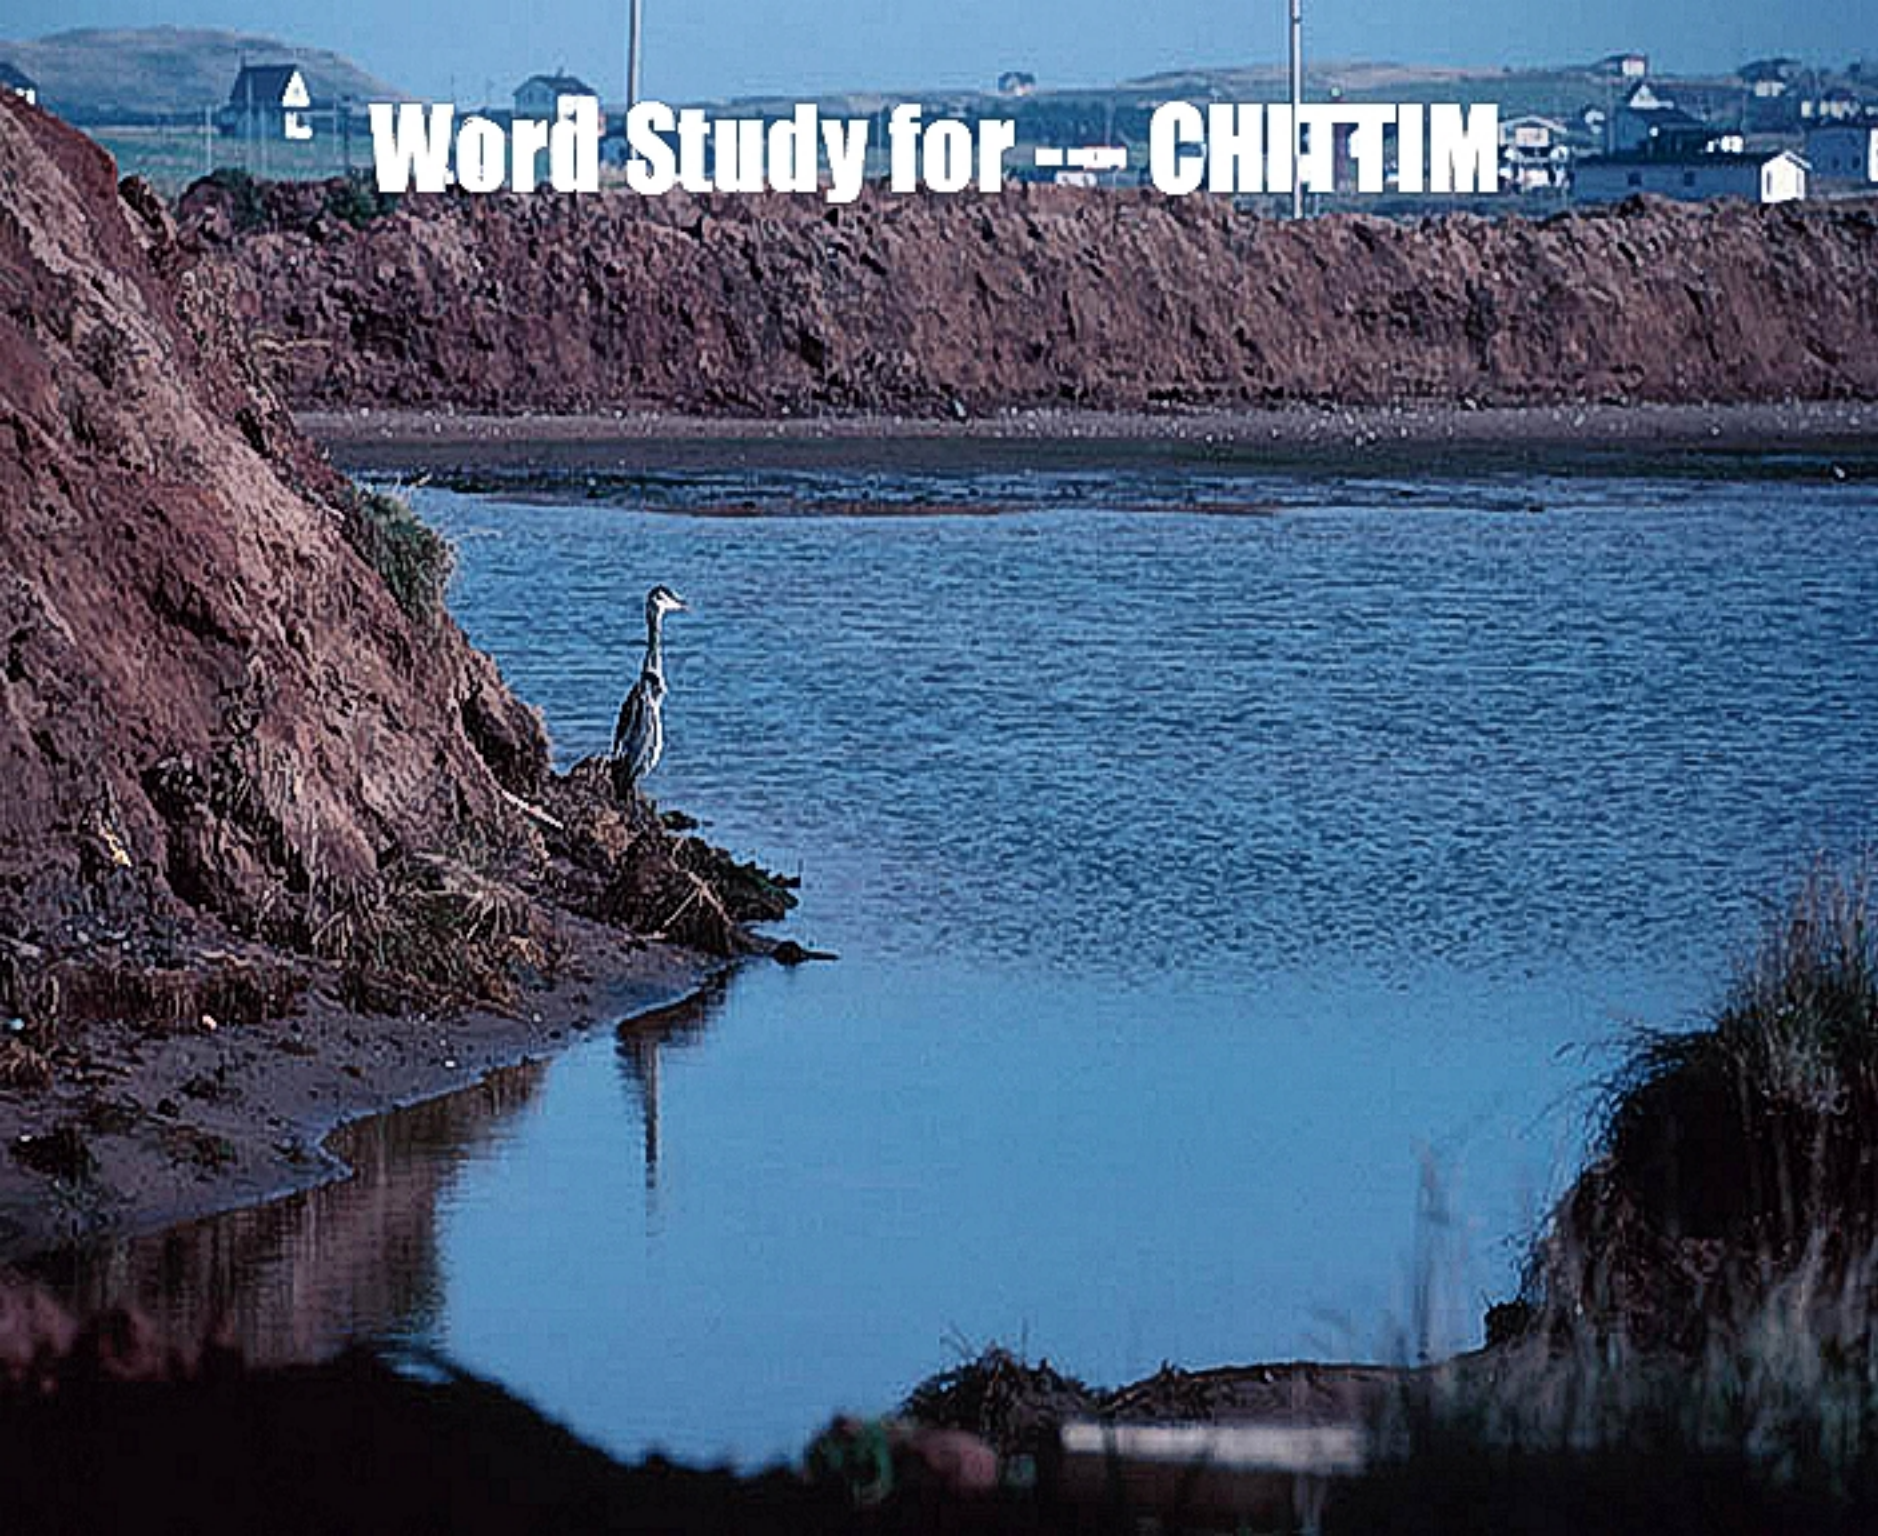

Word Study for CHITTIM