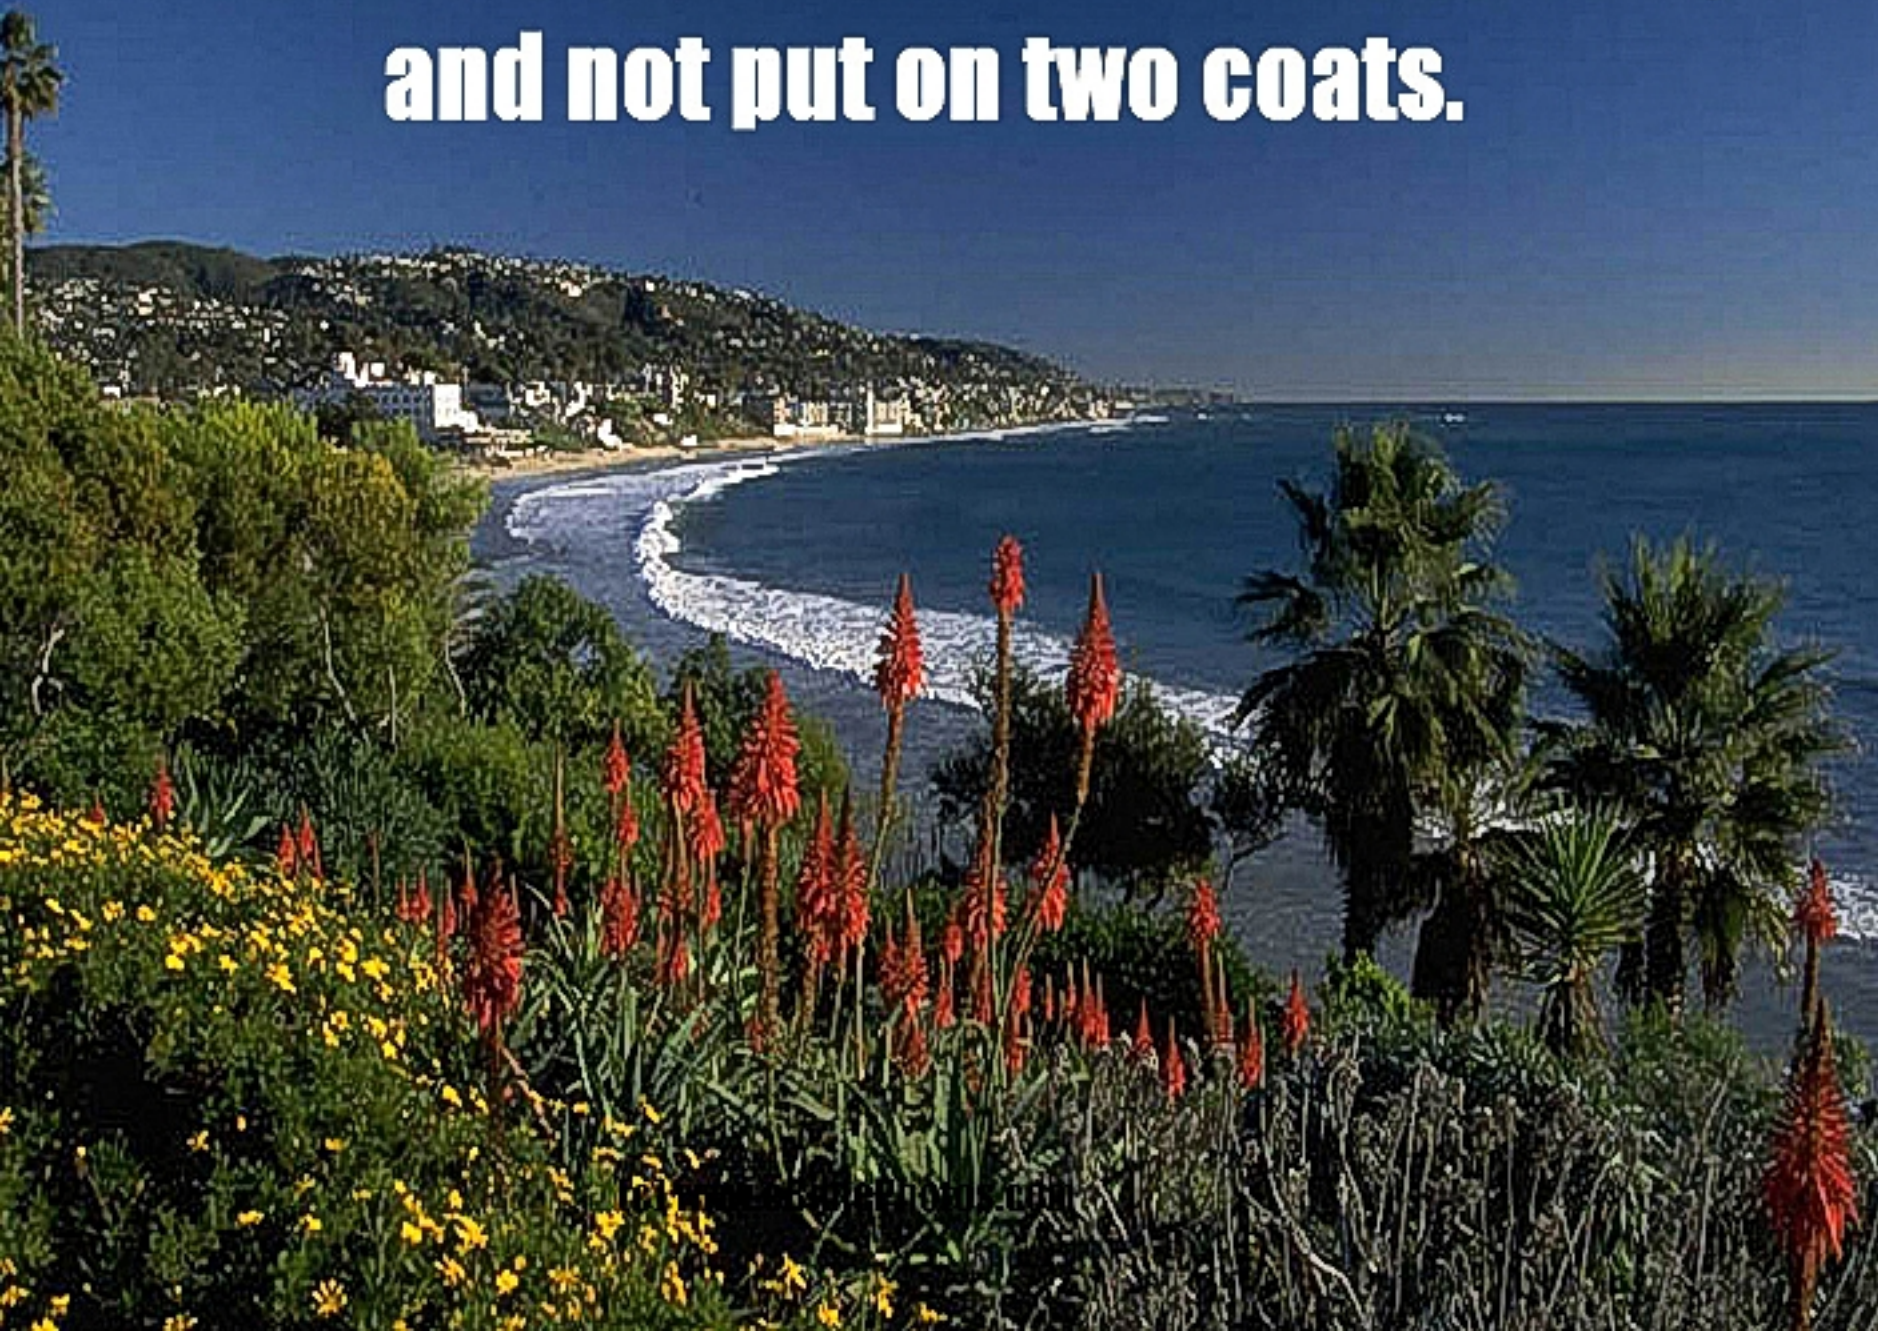

**Mar 06:09 But Ibel shod with sandals;
and not put on two coats.**