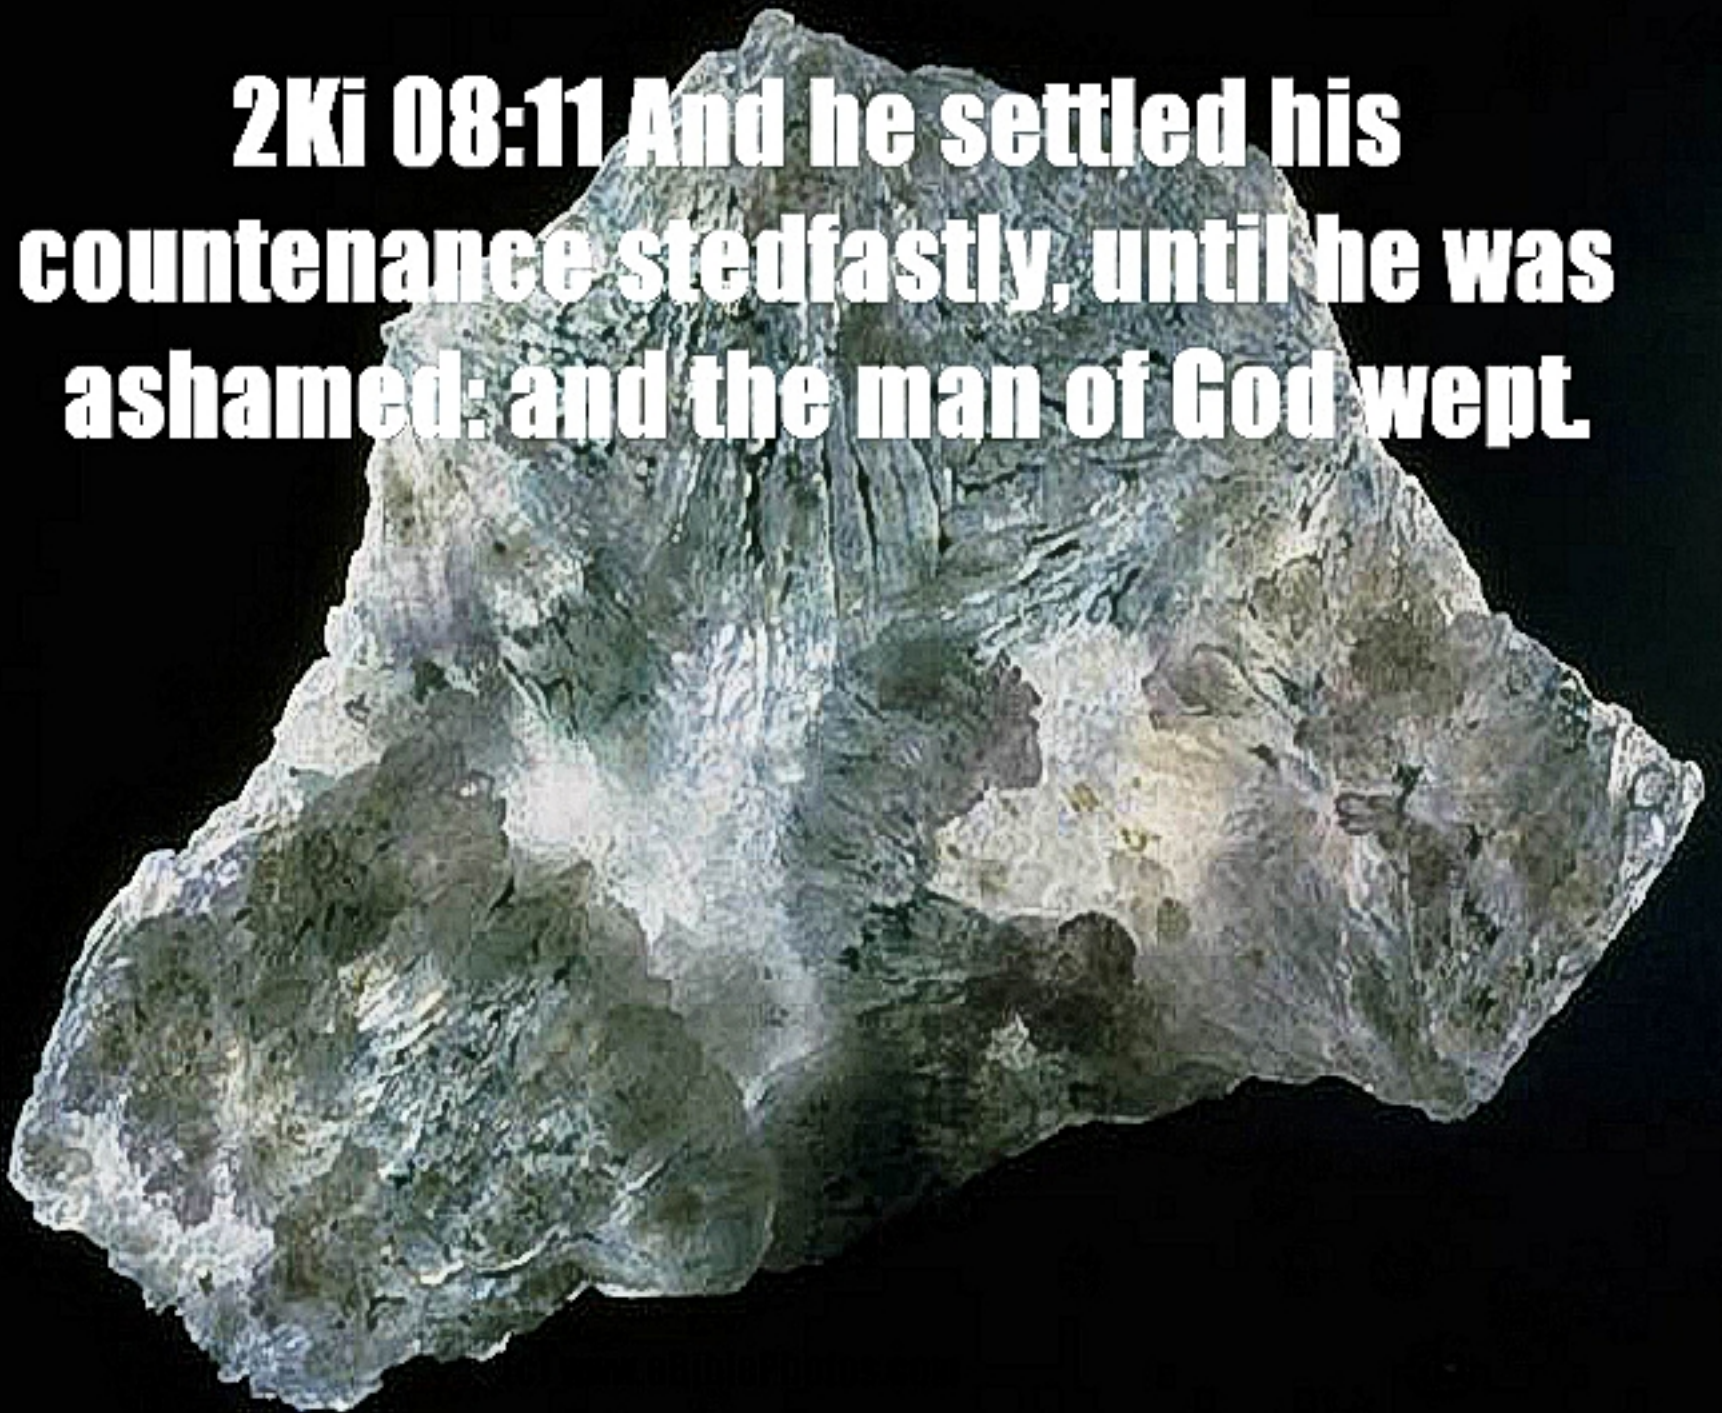

**2Ki 08:11 And he settled his
countenance stedfastly, until he was
ashamed: and the man of God wept.**