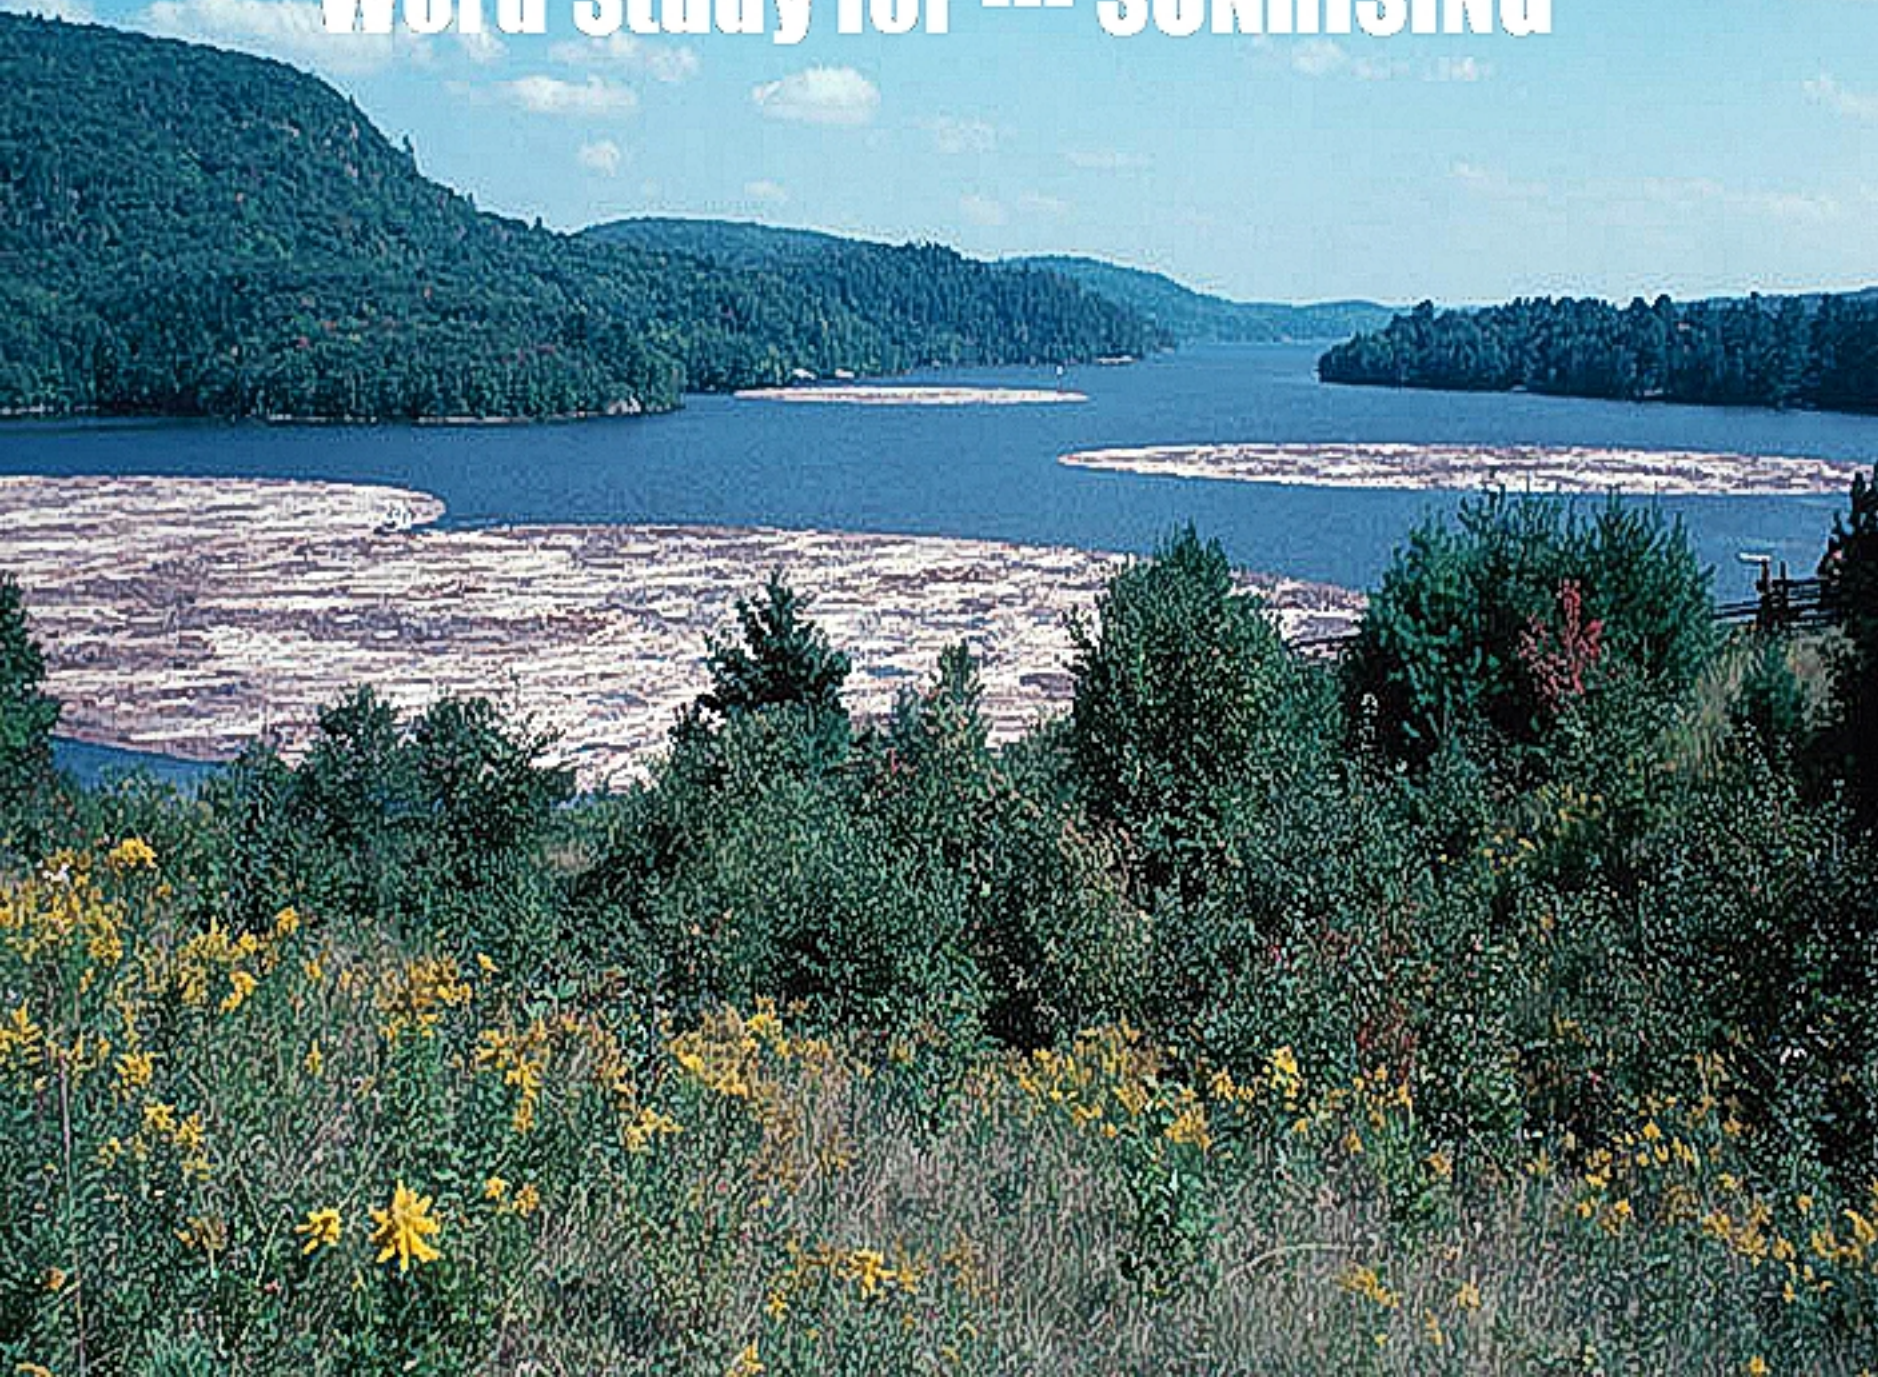

Word Study for --- SUNRISING