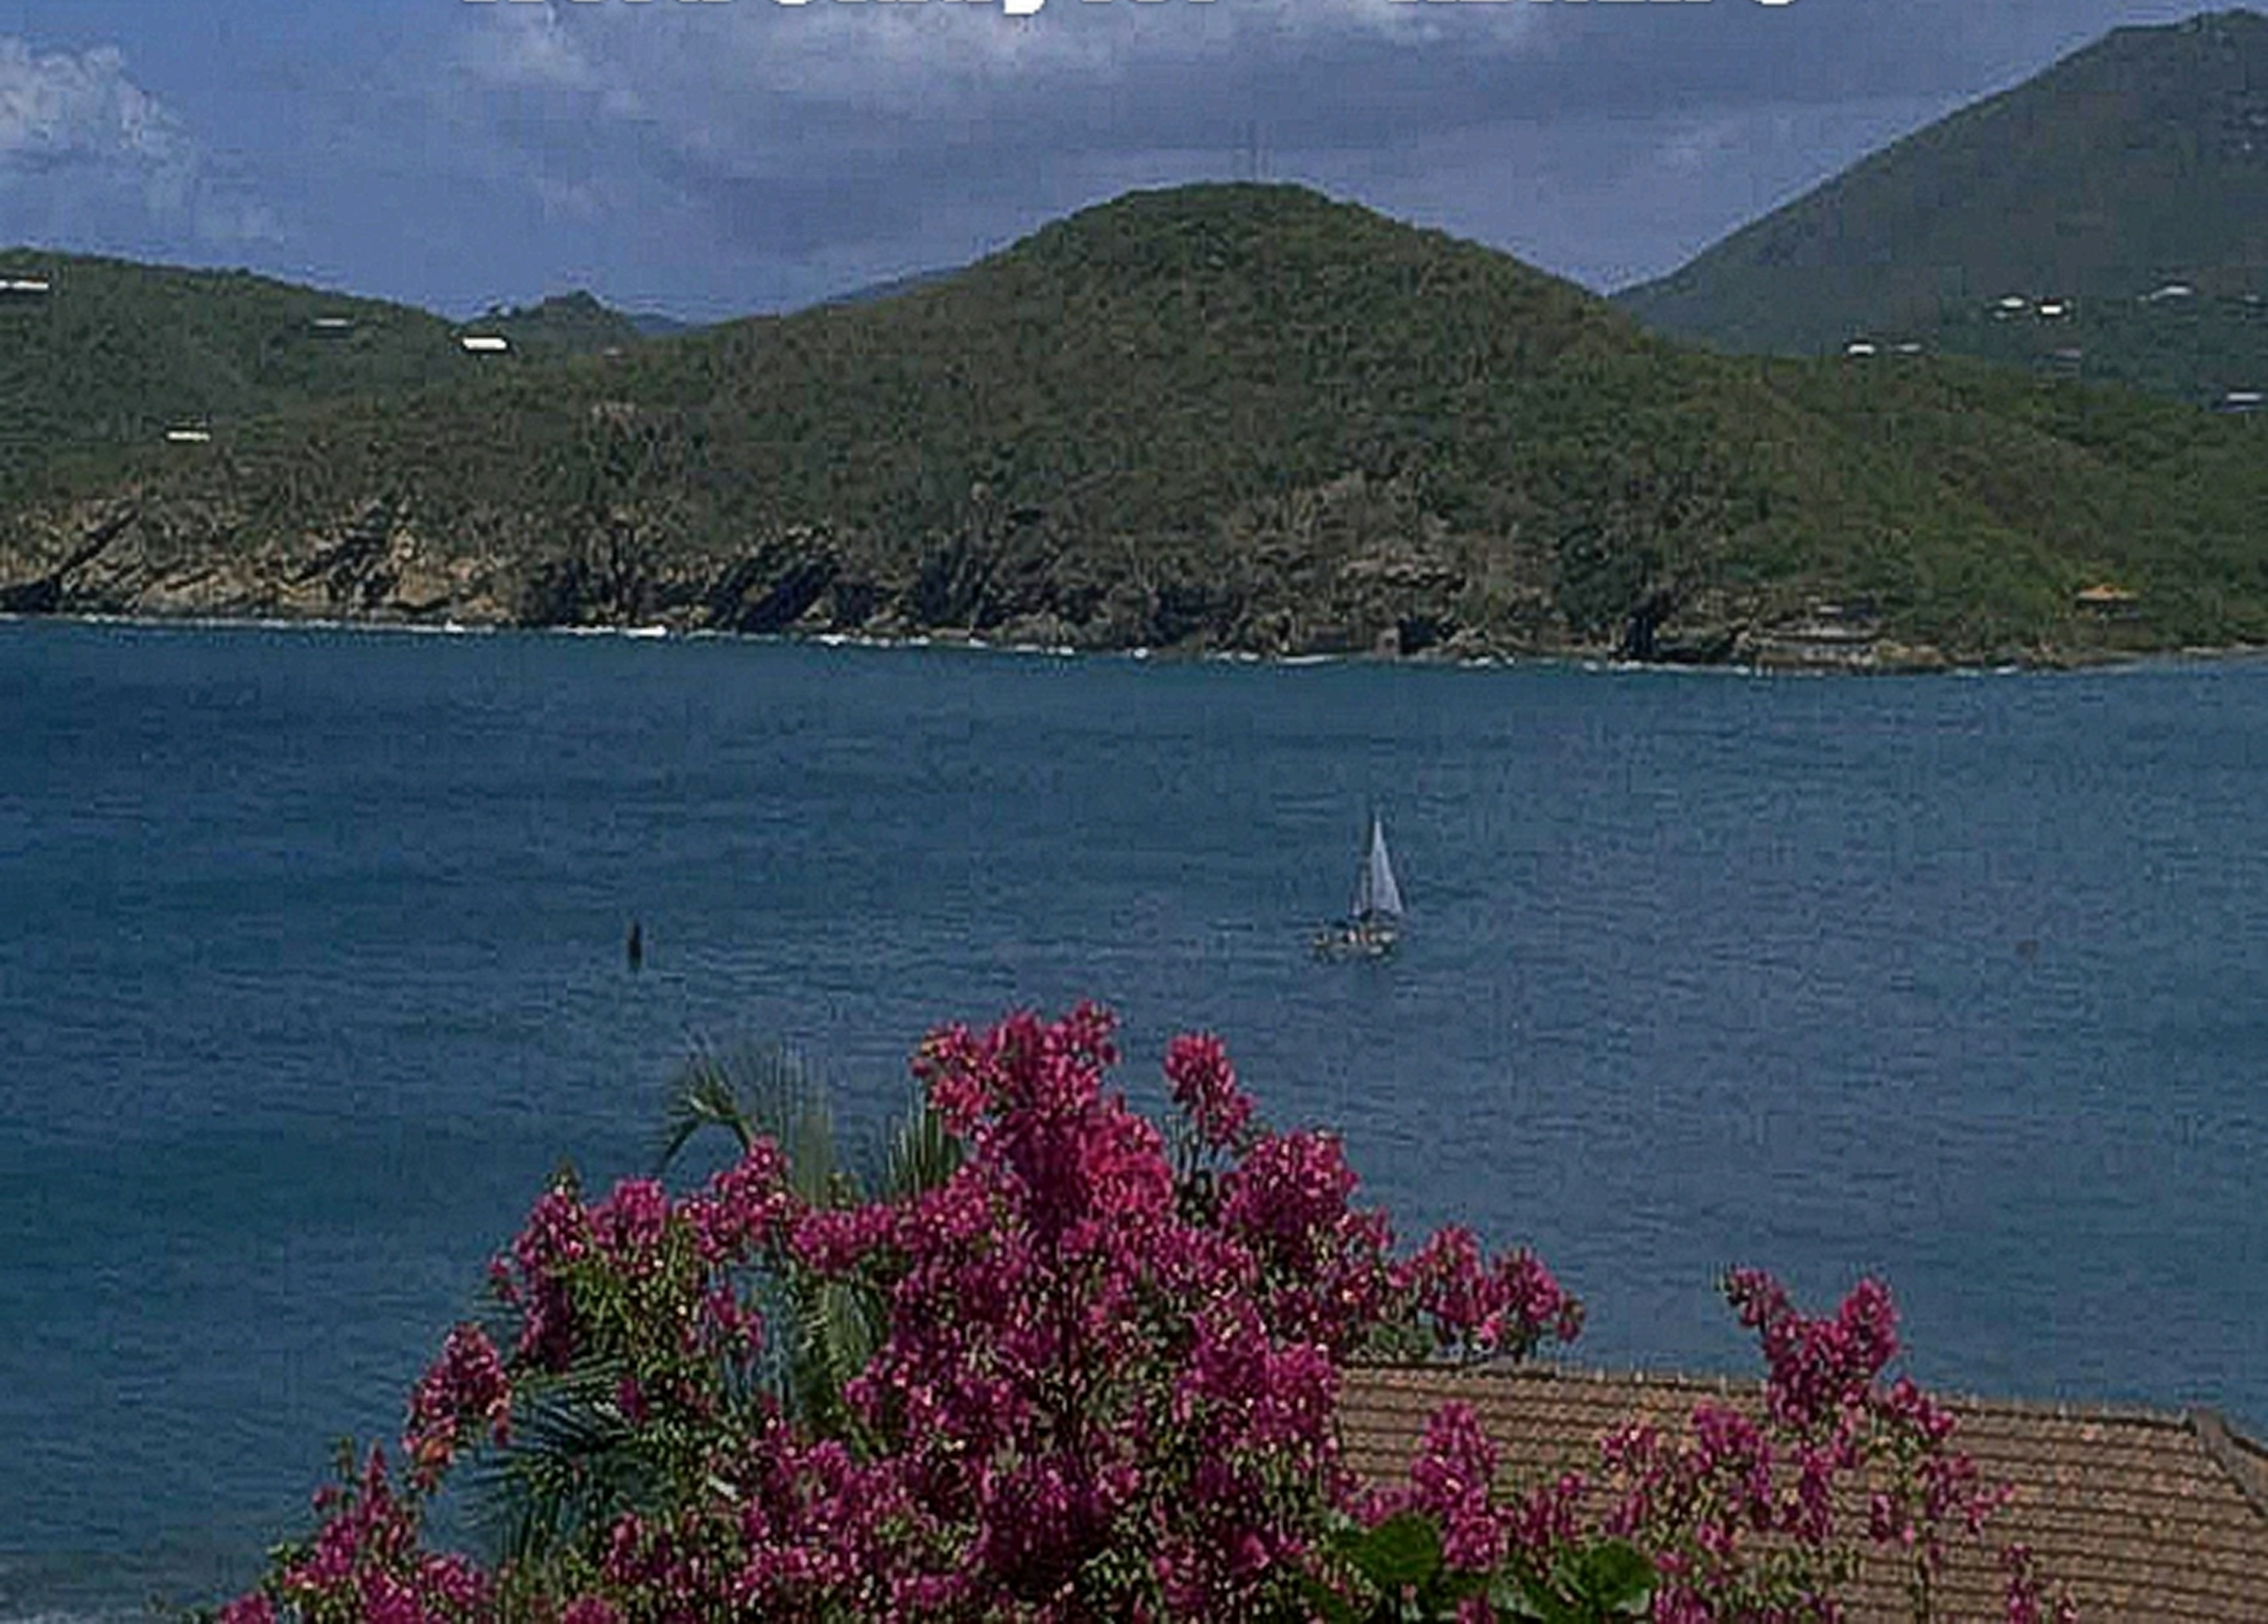

# Word Study for --- ABNER'S

A close-up photograph of several vibrant purple orchid flowers. The petals are a rich magenta color with some darker spots and veins. The background is a soft, out-of-focus green, suggesting foliage. The lighting is bright, highlighting the texture of the petals.