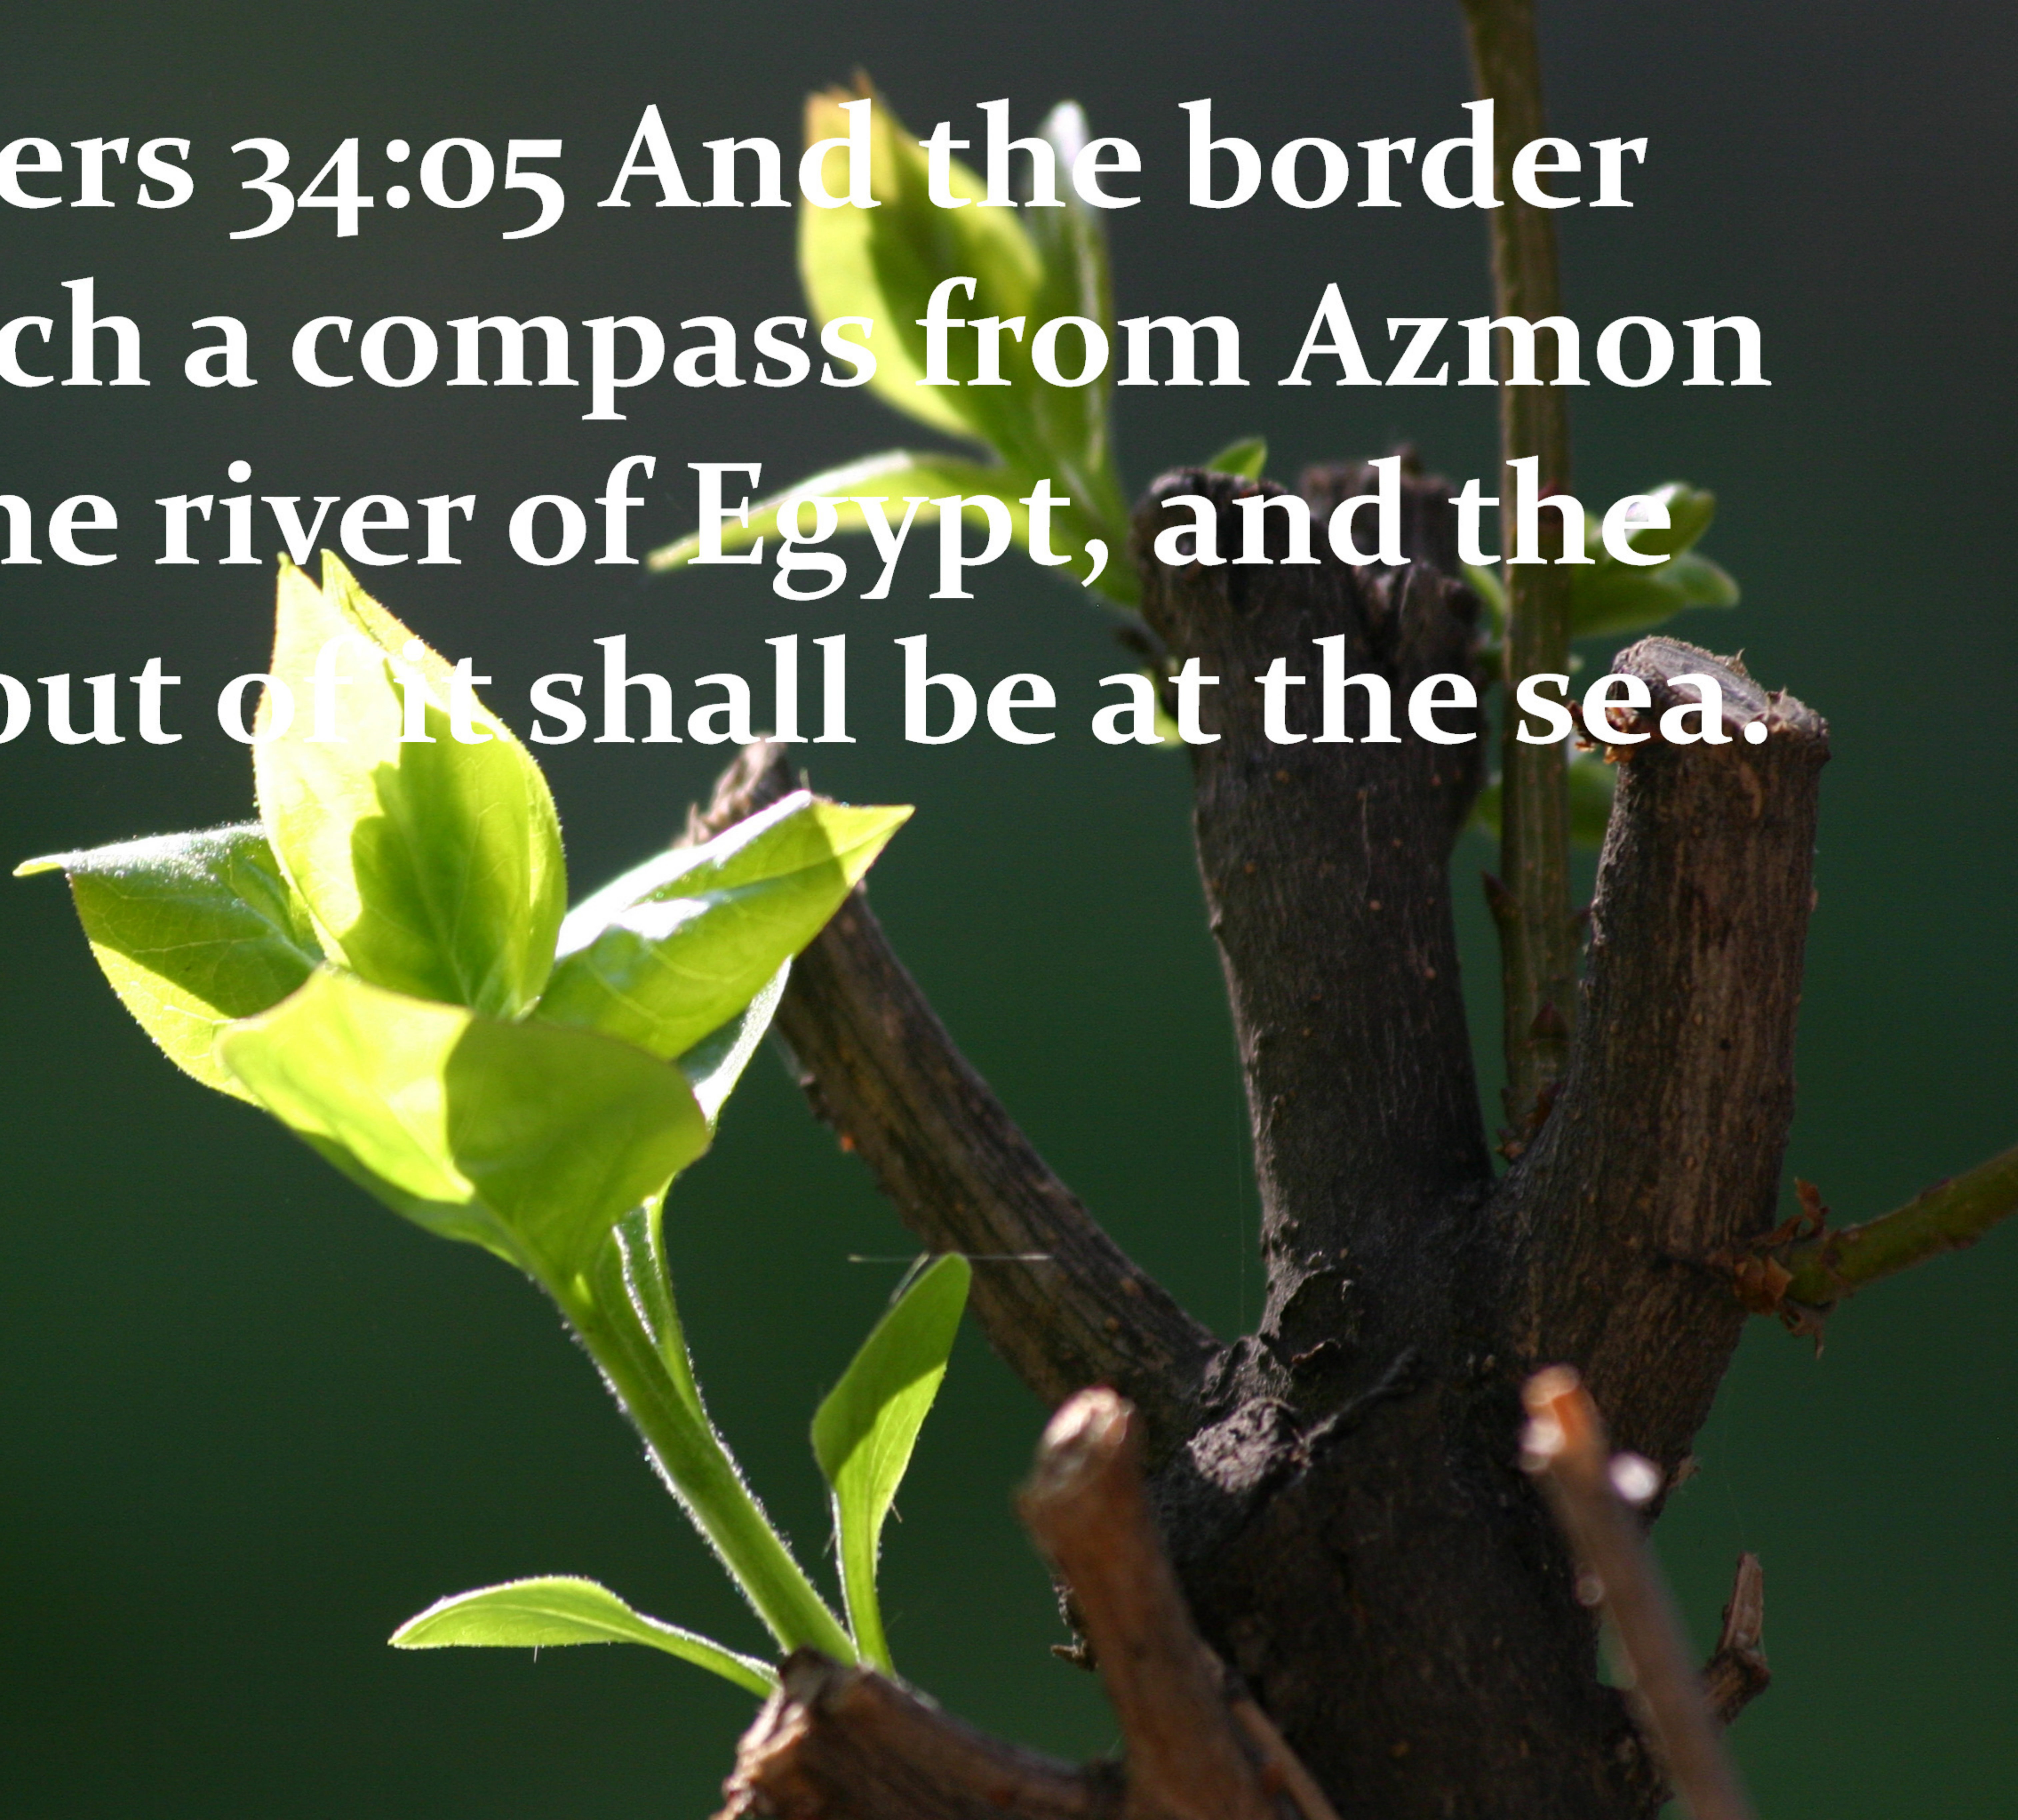

A photograph of a sheep in a green field. The sheep is in the foreground, facing left. In the background, another sheep is visible, slightly out of focus. The text is overlaid on the image in a white, serif font.

Numbers 34:04 And your border shall turn from the south to the ascent of Akkrabbim, and pass on to Zin: and the going forth thereof shall be from the south to Kadeshbarnea, and shall go on to Hazaraddar, and pass on to Azmon:

Numbers 34:05 And the border shall fetch a compass from Azmon unto the river of Egypt, and the goings out of it shall be at the sea.

A background of soft-focus pink roses. The text is overlaid in white, bold, serif font.

**Joshua 15:04 From thence it passed
toward Azmon, and went out unto
the river of Egypt; and the goings
out of that coast were at the sea:
this shall be your south coast.**