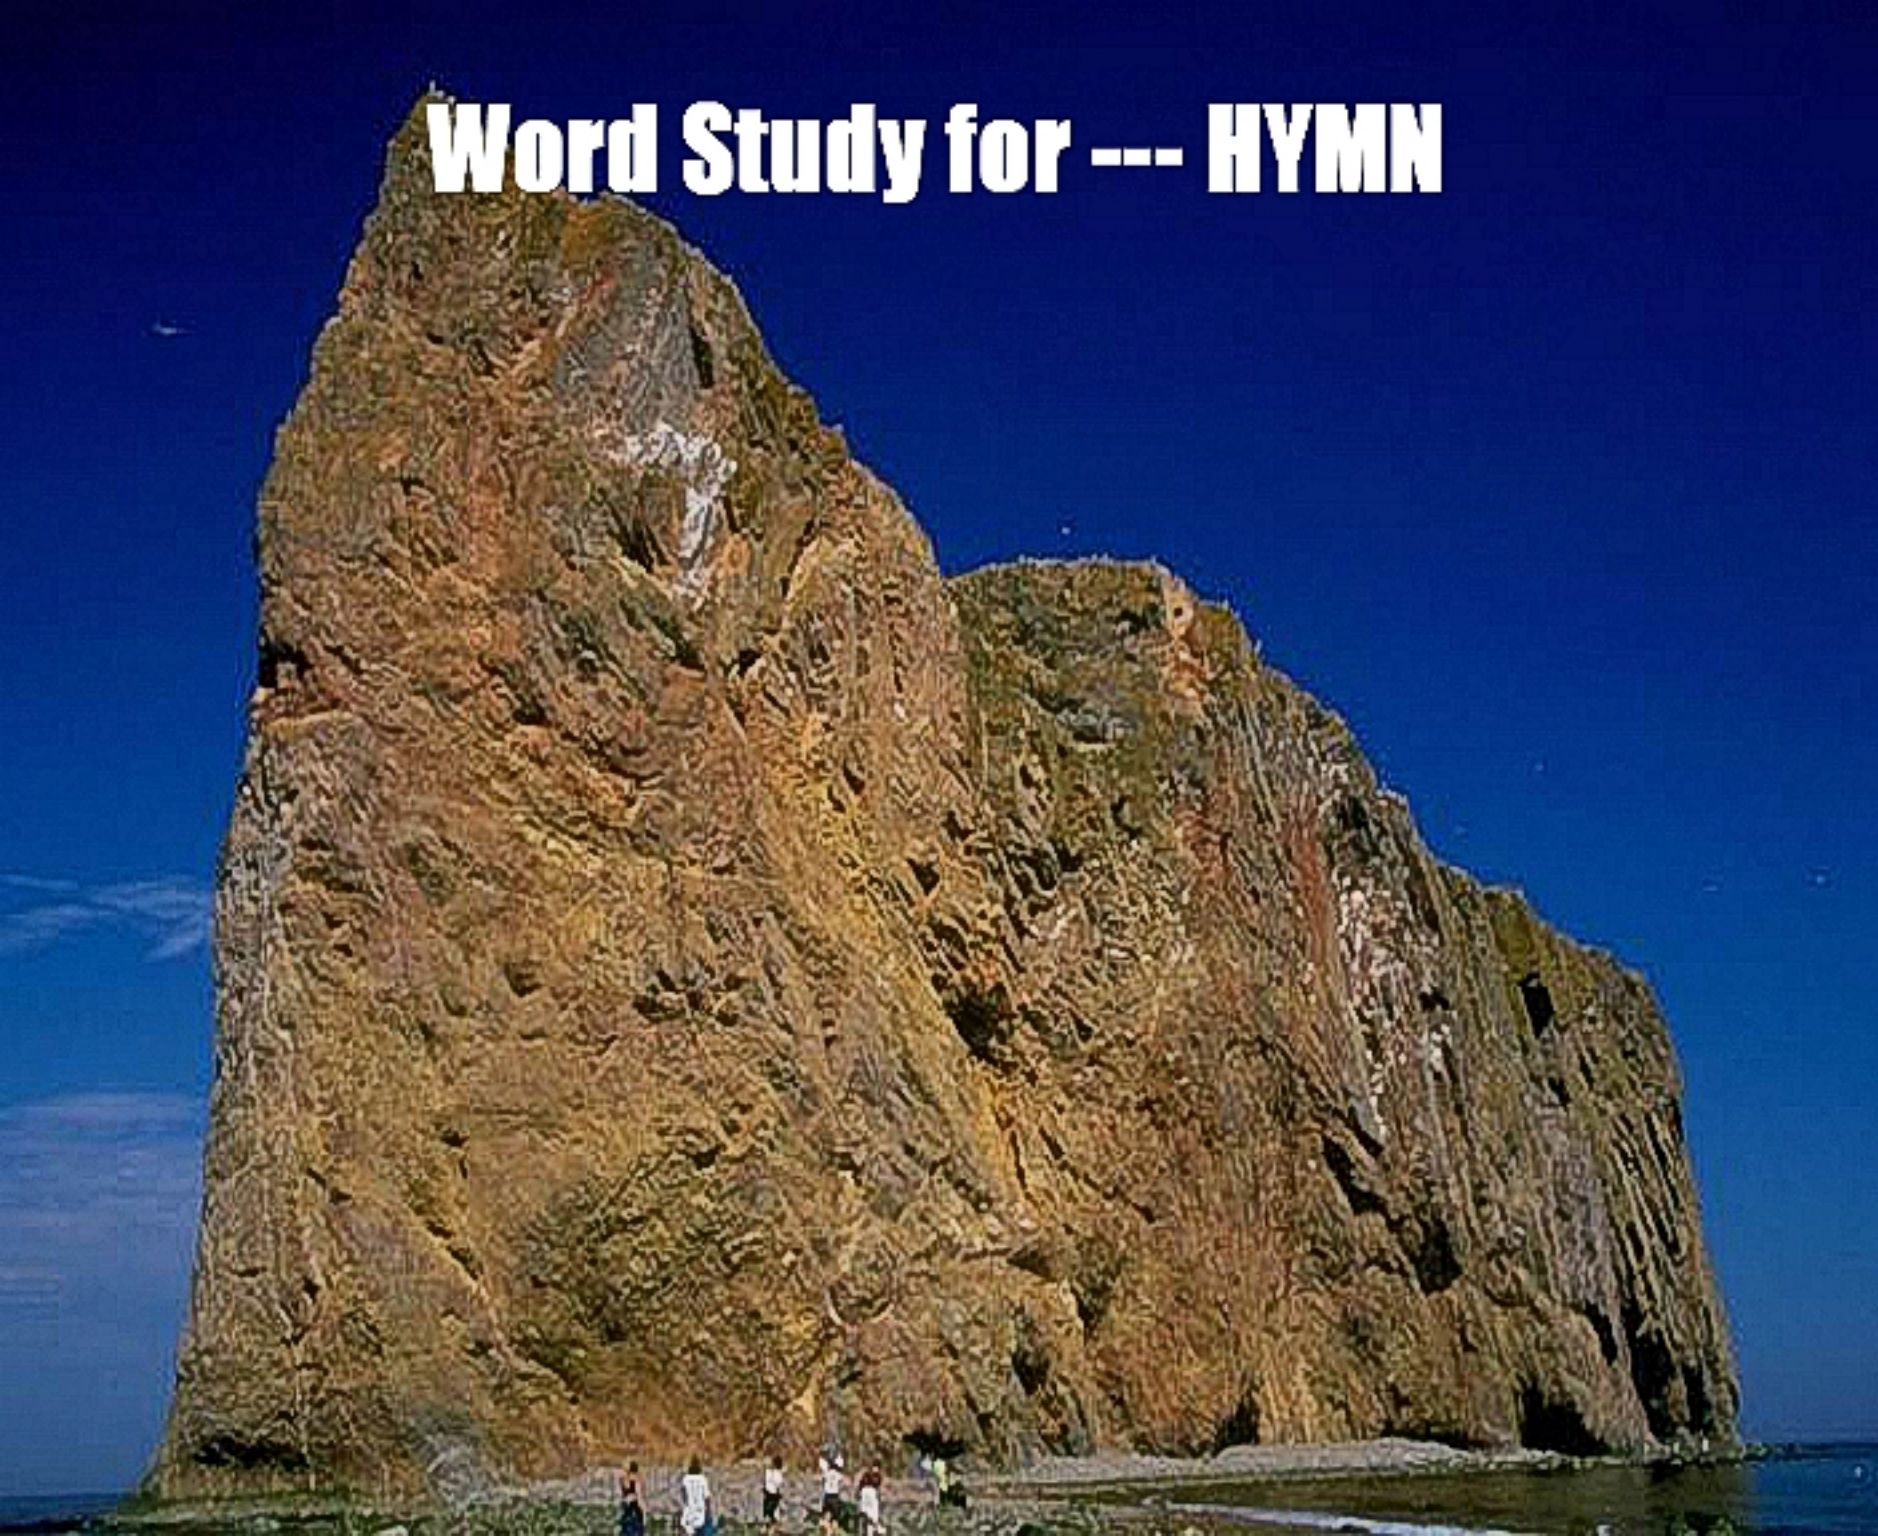

[www.eBibleProductions.com](http://www.eBibleProductions.com)

**Produced and Edited by Ray and Ruth  
Hamilton P.O. Box 513 Caldwell Id.  
83606**

A close-up photograph of a cluster of purple flowers, likely azaleas, with prominent stamens. The flowers are in various stages of bloom, showing the intricate details of the petals and reproductive parts. The background is a dark, out-of-focus green, suggesting foliage.

# Word Study for --- HYMN

A photograph of a narrow, rocky path leading up a hillside. The path is composed of many small, grey stones and is flanked by dark, gnarled tree trunks on the left. The background is a soft, misty landscape with more trees and a hazy sky. The overall tone is somber and atmospheric.