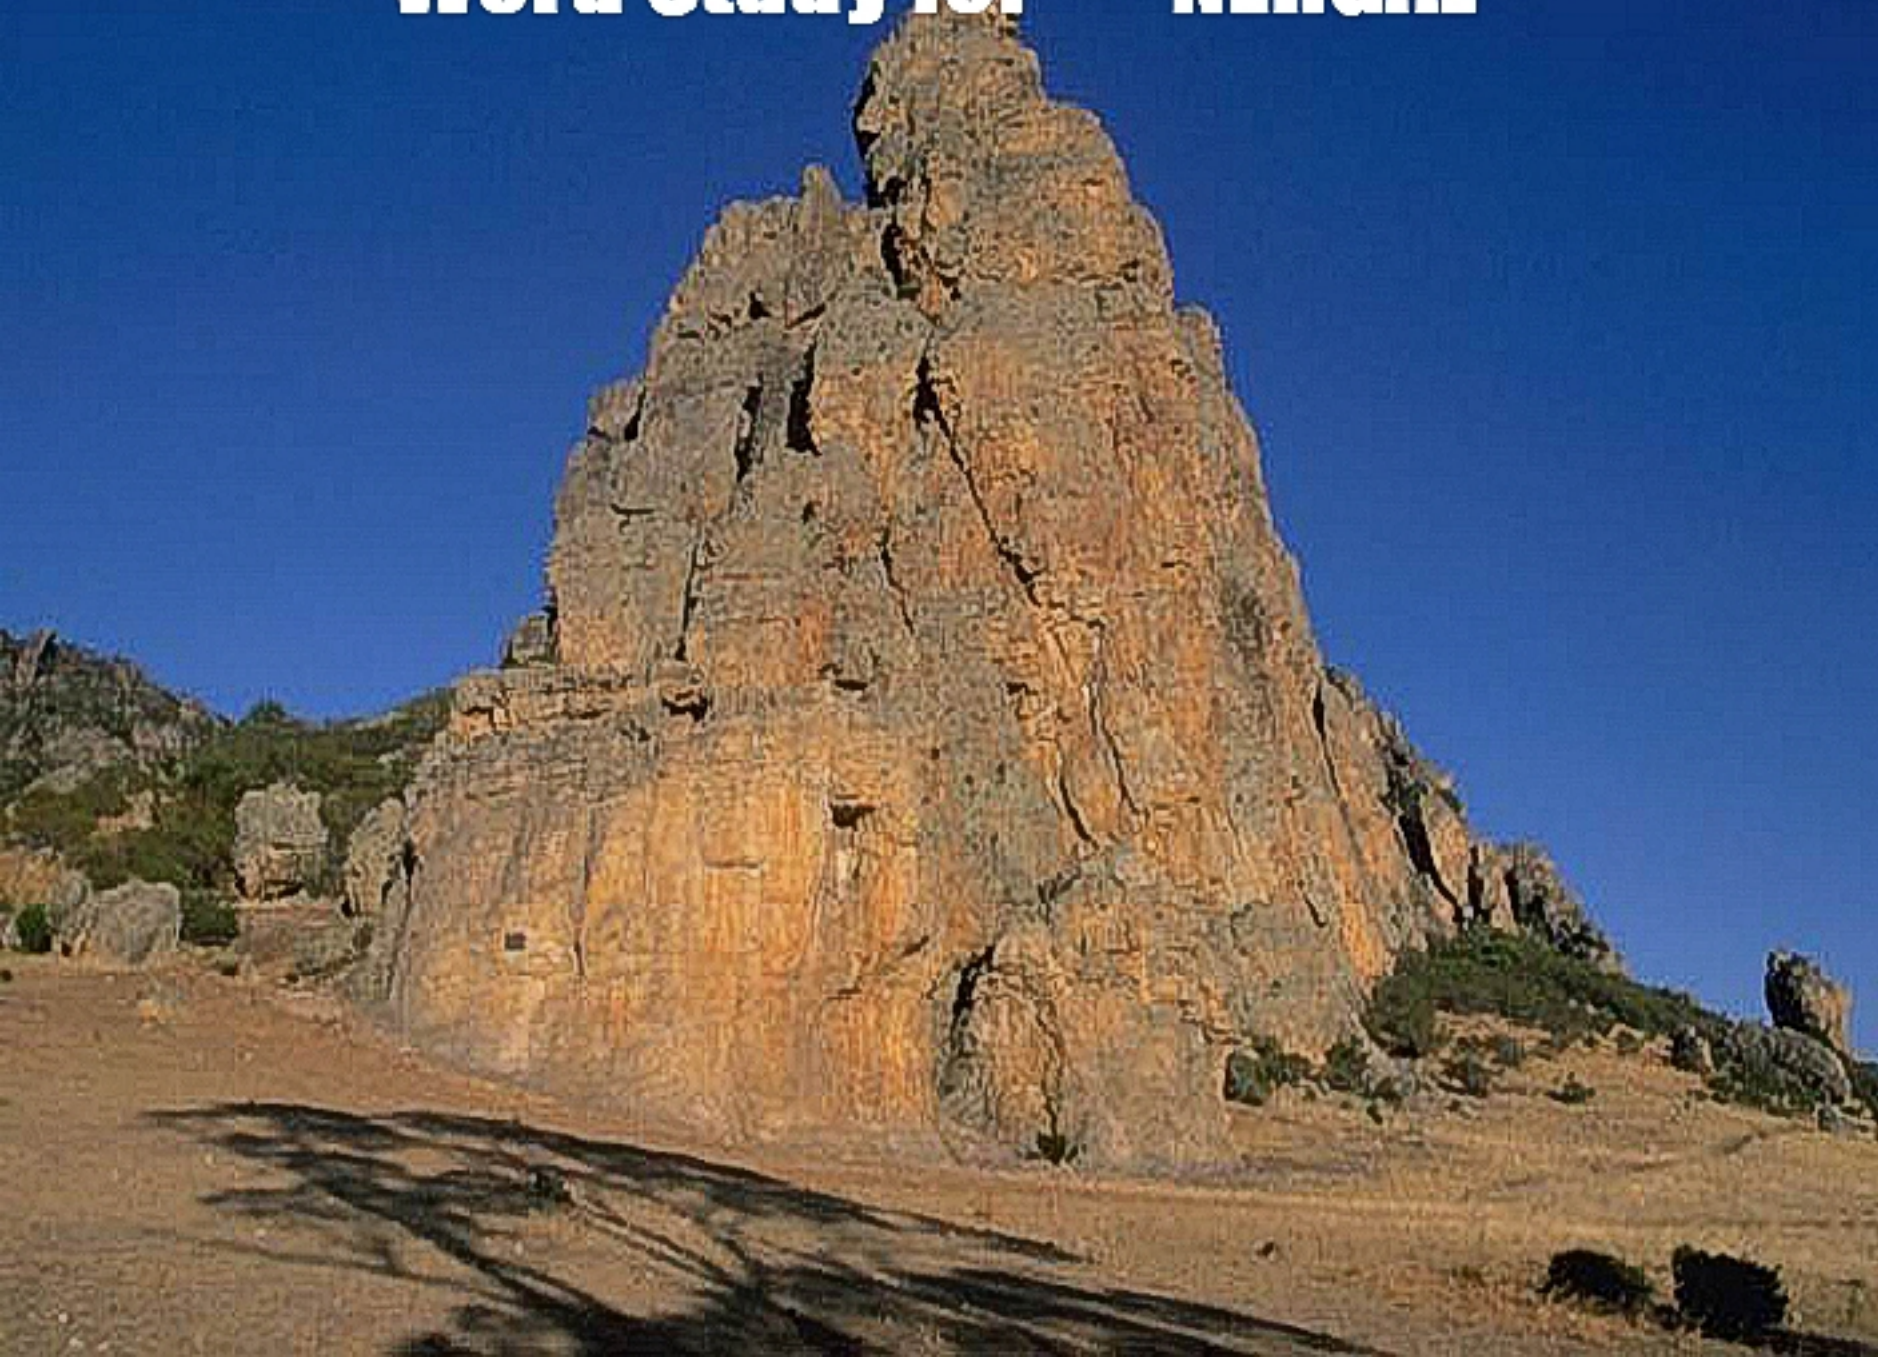

[www.eBibleProductions.com](http://www.eBibleProductions.com)

**Produced and Edited by Ray and Ruth  
Hamilton P.O. Box 513 Caldwell Id.  
83606**

A close-up photograph of a cluster of purple flowers, likely azaleas, with prominent stamens. The flowers are in various stages of bloom, showing vibrant purple petals and yellowish centers. The background is a dark, out-of-focus green, suggesting foliage.

# Word Study for --- NERGAL

A photograph of a beach with waves crashing onto the shore. The sky is overcast with dark, heavy clouds. The water is a deep blue-grey color, and the sand is a light tan color. The text is overlaid on the upper portion of the image.