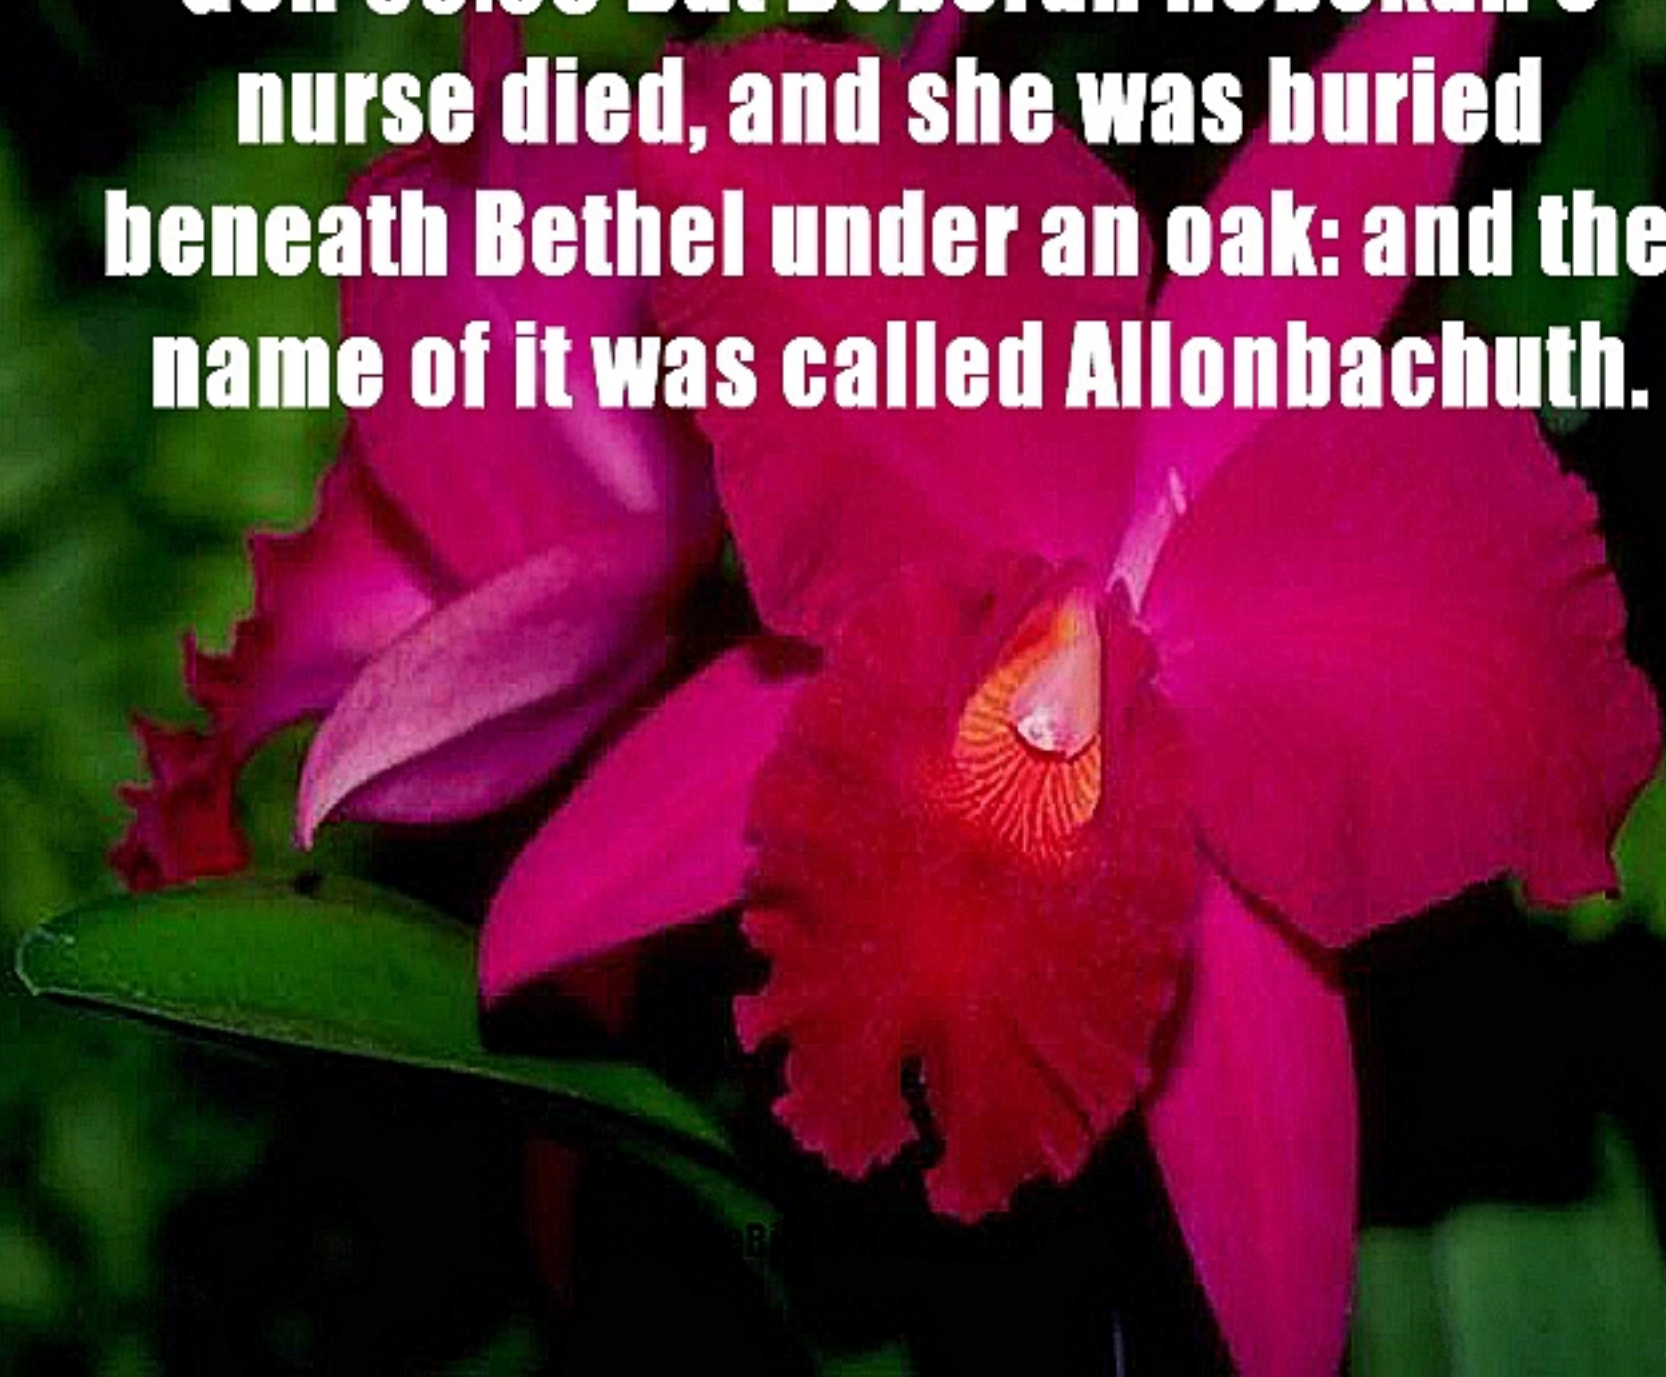

www.eBibleProductions.com

**Produced and Edited by Ray and Ruth
Hamilton P.O. Box 513 Caldwell Id.
83606**

A close-up photograph of a cluster of purple flowers, likely azaleas, with prominent stamens. The flowers are in various stages of bloom, showing delicate petals and long, thin stamens with yellowish tips. The background is a dark, out-of-focus green, suggesting foliage.

**Gen 35:08 But Deborah Rebekah's
nurse died, and she was buried
beneath Bethel under an oak: and the
name of it was called Allonbachuth.**

**Exo 02:07 Then said his sister to
Pharaoh's daughter, Shall I go and call
to thee a nurse of the Hebrew women,
that she may nurse the child for thee?**