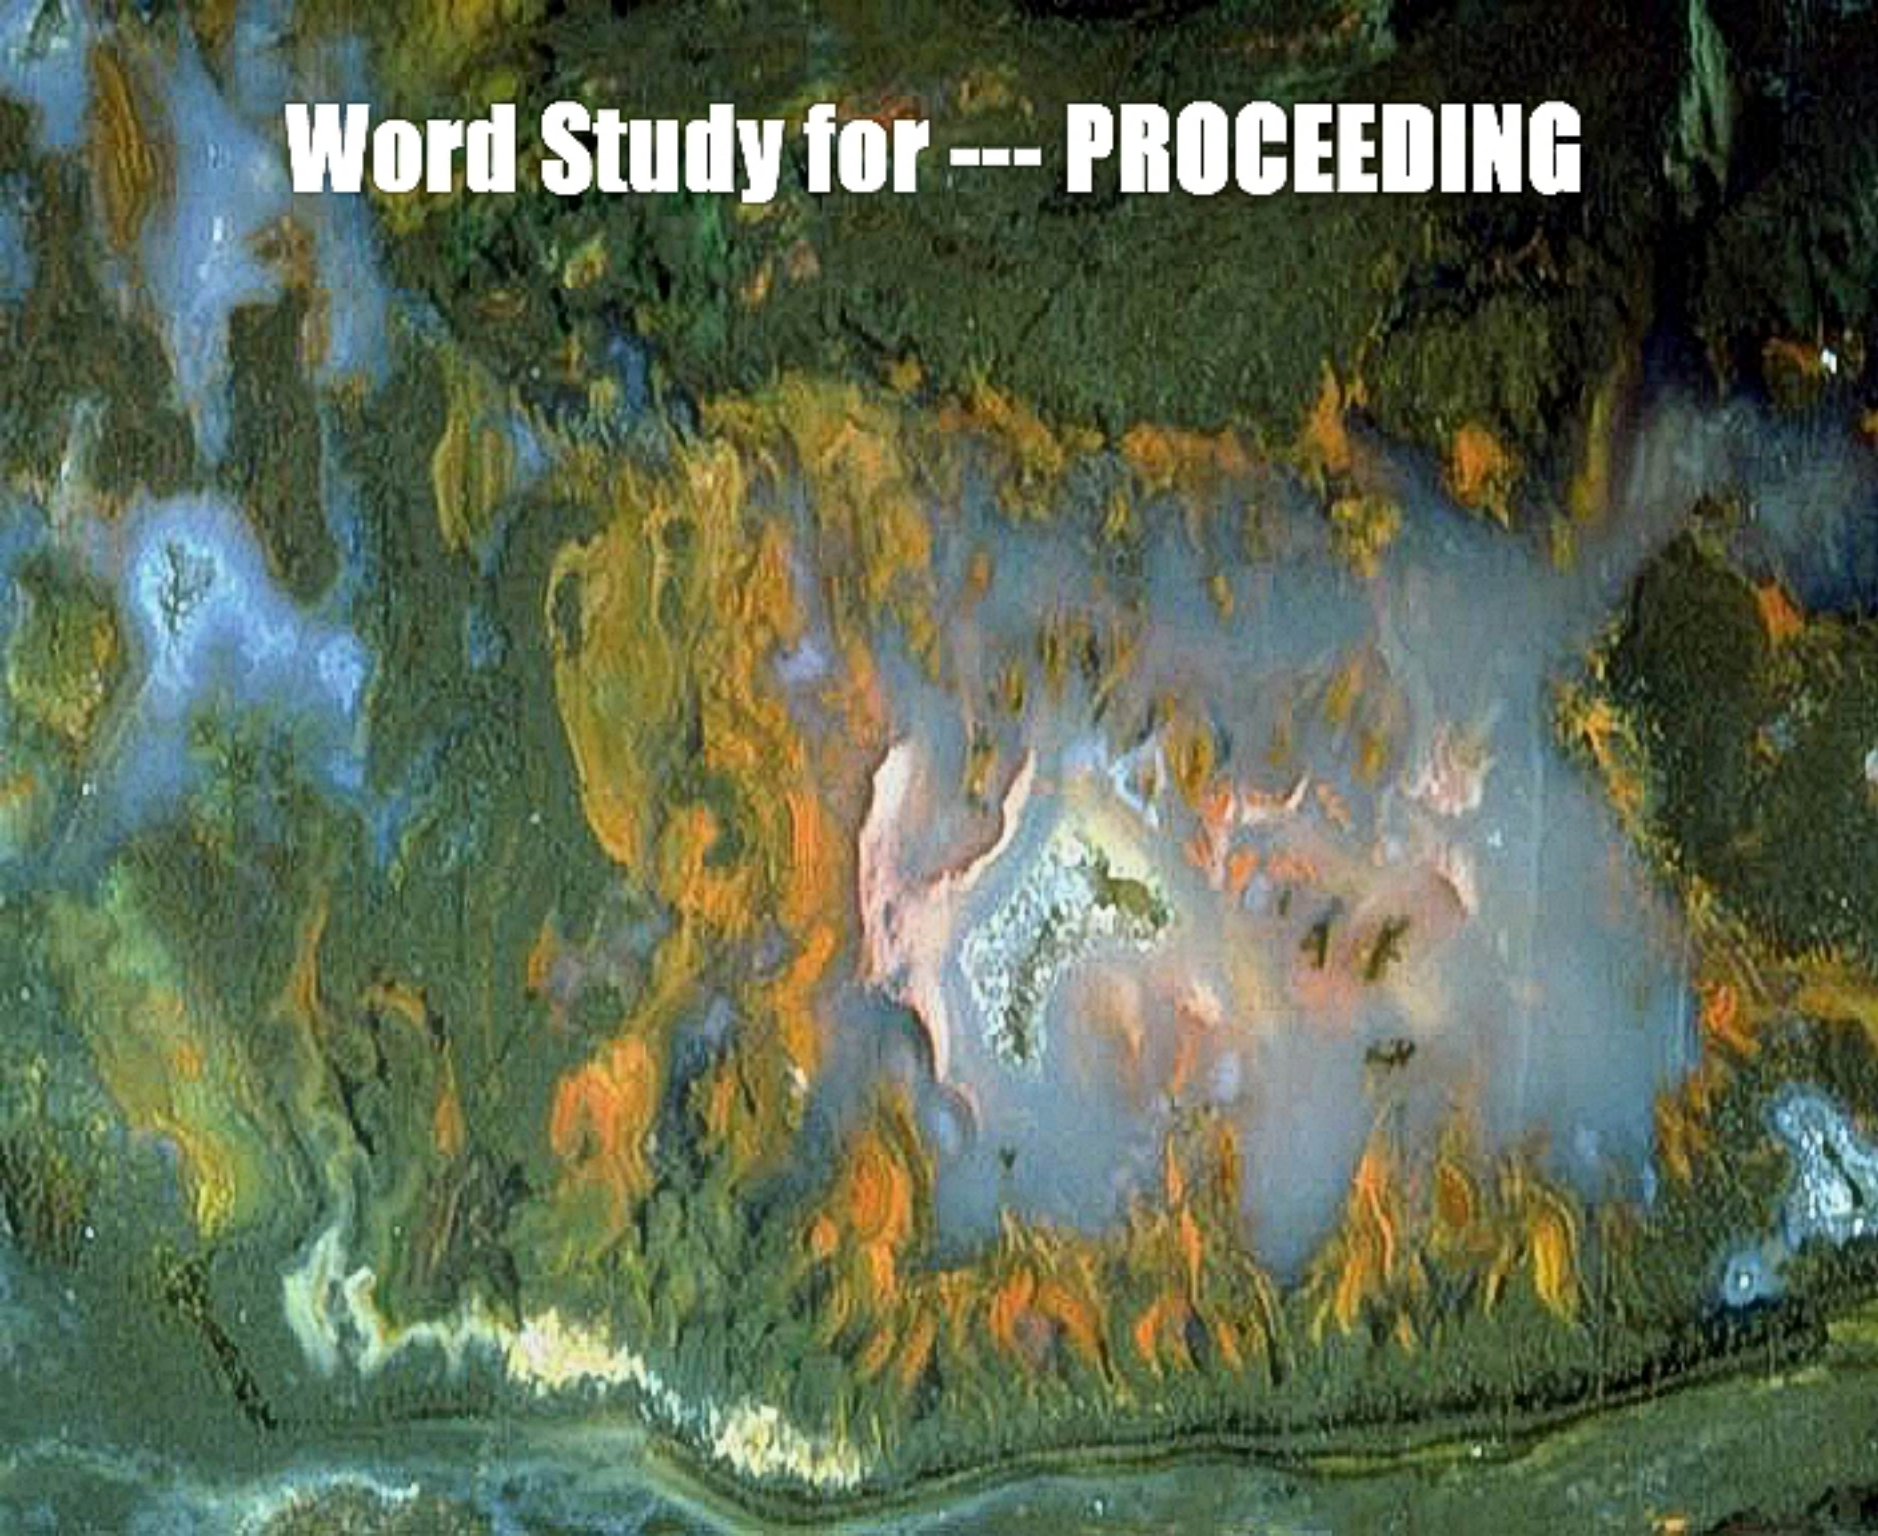

email raybse@cableone.net

Copyright (c) 2004

**Recordings by Willard Waggoner (c) 1996 Praise Inc.
P. O. Box 1377 Caldwell Idaho 83606-1377 www.praiseinc.org**

Word Study for --- PROCEEDING

**Rev 22:01 And he showed me a pure
river of water of life, clear as crystal,
proceeding out of the throne of God
and of the Lamb.**